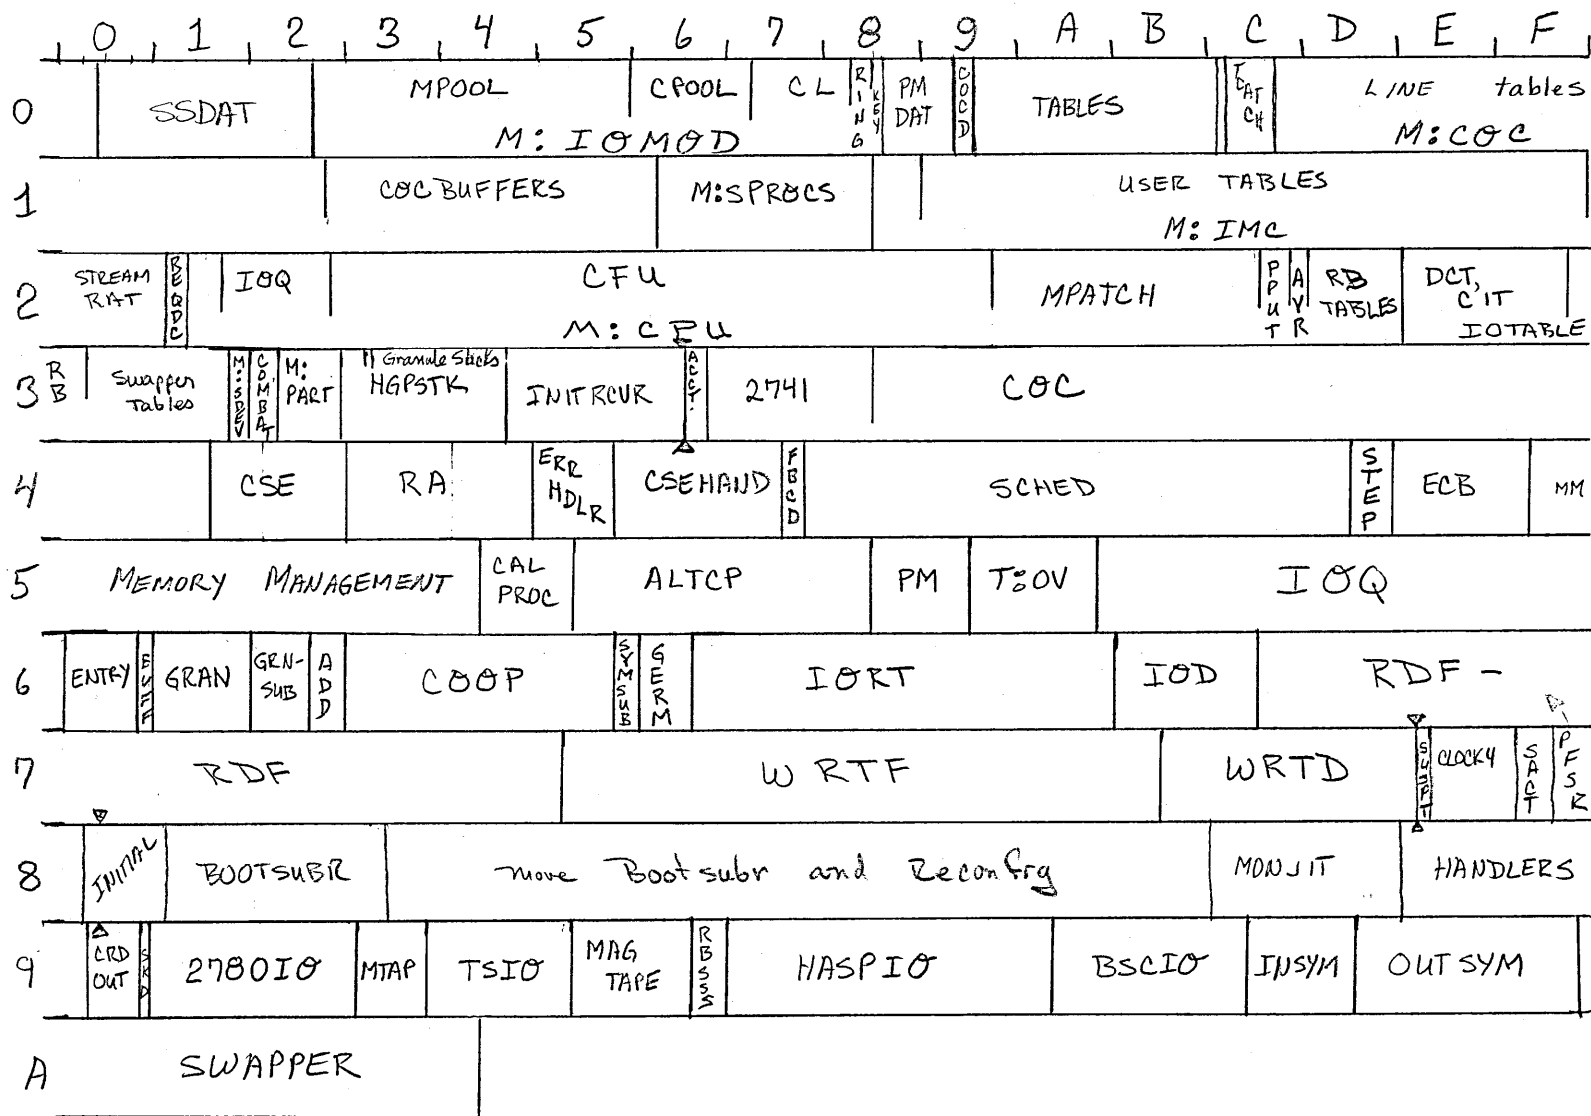

(1 COC BUFFER PER LINE; 3/4 CFU/USER)

NO TP, NO RT, full IRST

5 MAY 1975 geb

DOOR

Not RB
no 2741

143 users
256 K

5 MAY 1975
cwb

CP-V REAL MEMORY MAP COO+
 231 USERS 200 LINES (1 COC BUFFER PER LINE; 3/4 CFU/USER)
 NO TP, NO RT, full IRBT

5 MAY 1975 geb

RIA proposed changes

CP-V REAL MEMORY MAP COO+

231 USERS 200 LINES
NO TP, NO RT, FULL IRET

(1 COO BUFFER PER LINE; 3/4 CFU/USER)

1 MAY 1975 geb