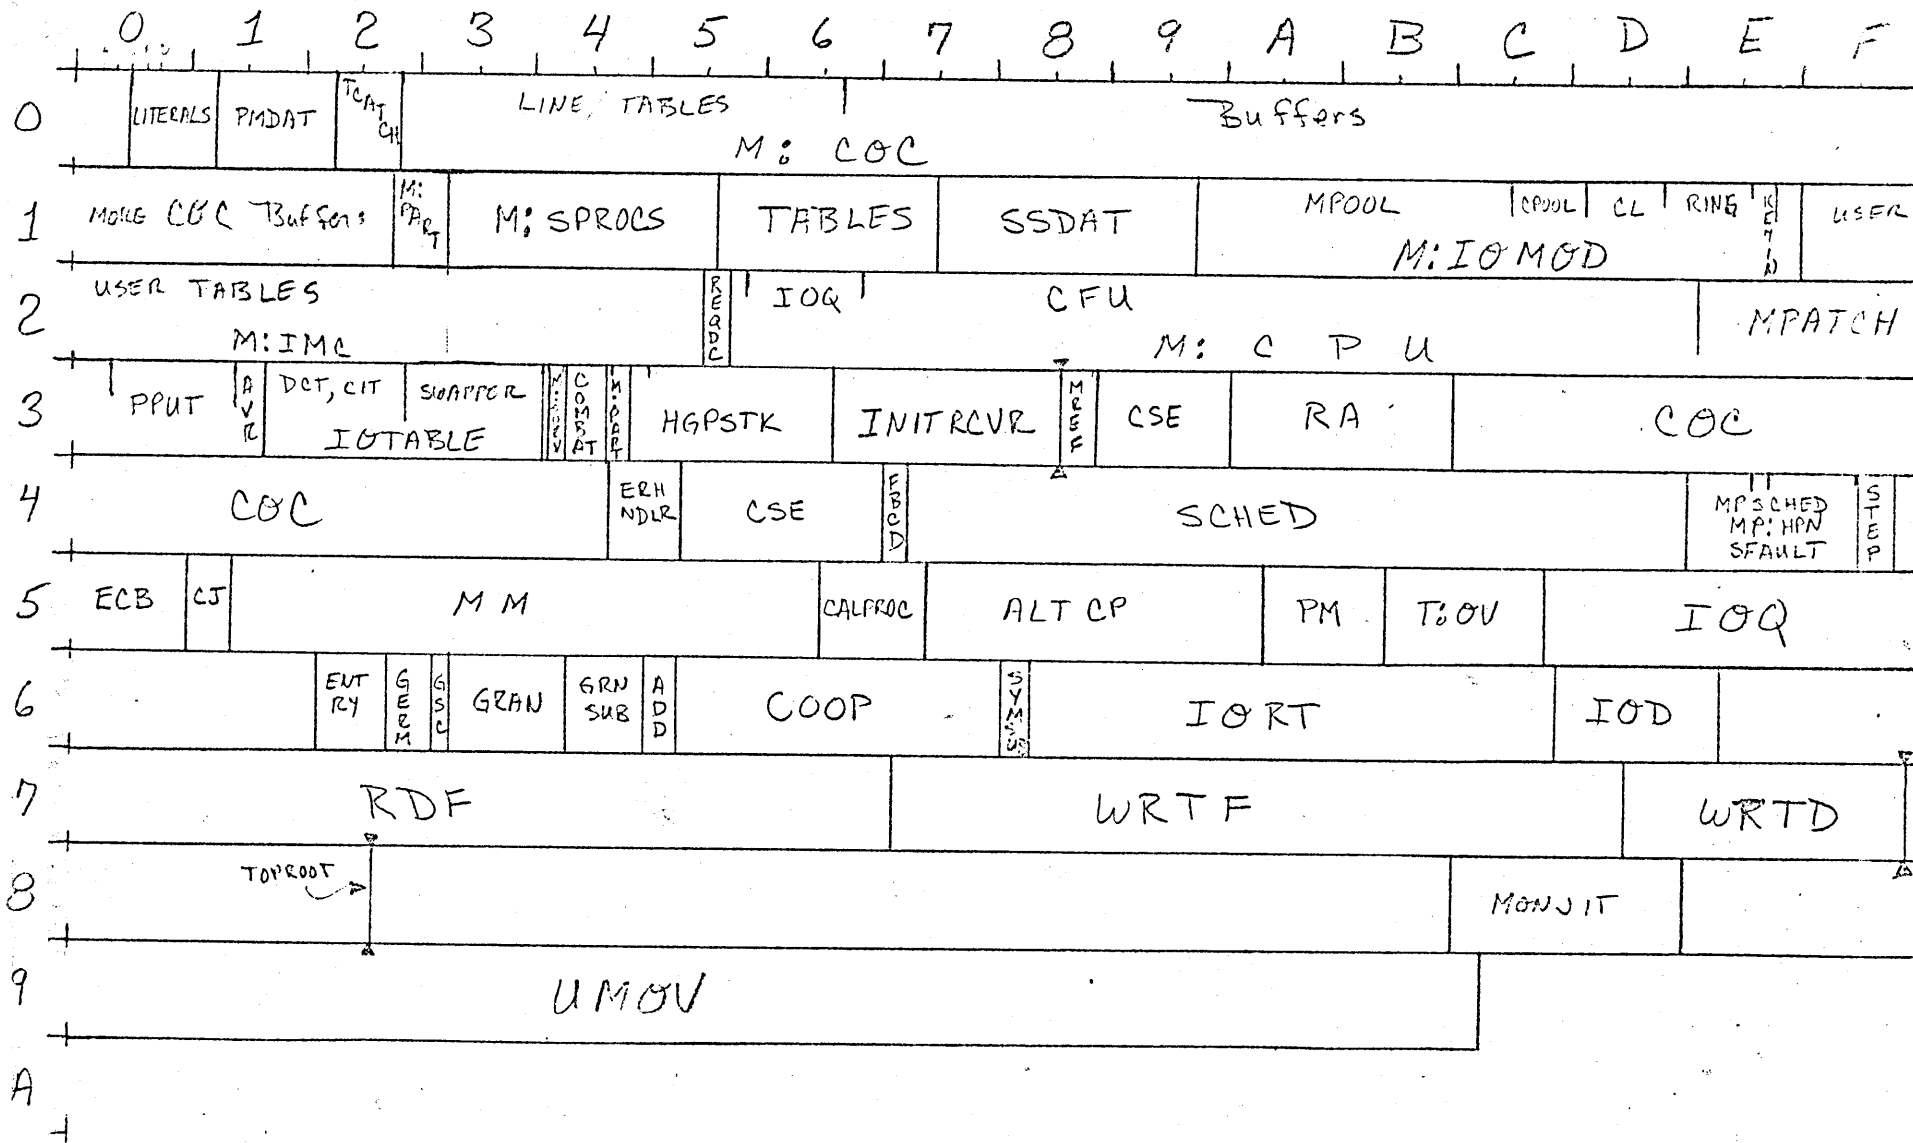

C00+

231 USERS 200 LINES

(1 C0C BUFFER PER LINE; 3/4 CFU/USER)

NO TP, NO RT, full IRET

5 MAY 1975 geb

CP-V REAL MEMORY MAP

COO+

231 USERS 200 LINES

(1 COC BUFFER PER LINE; 3/4 CFU/USER)

NO TP, NO RT, full IRST

5 MAY 1975 geb

DOOR

Not RB
no 2741

143 users
256 K

5 MAY 1975
cwb

CP-V REAL MEMORY MAP COO+
 231 USERS 200 LINES (1 COC BUFFER PER LINE; 3/4 CFU/USER)
 NO TP, NO RT, full IRBT

5 MAY 1975 geb

RIA proposed changes

CP-V REAL MEMORY MAP COO+

231 USERS 200 LINES
NO TP, NO RT, FULL IRET

(1 COO BUFFER PER LINE; 3/4 CFU/USER)

1 MAY 1975 geb