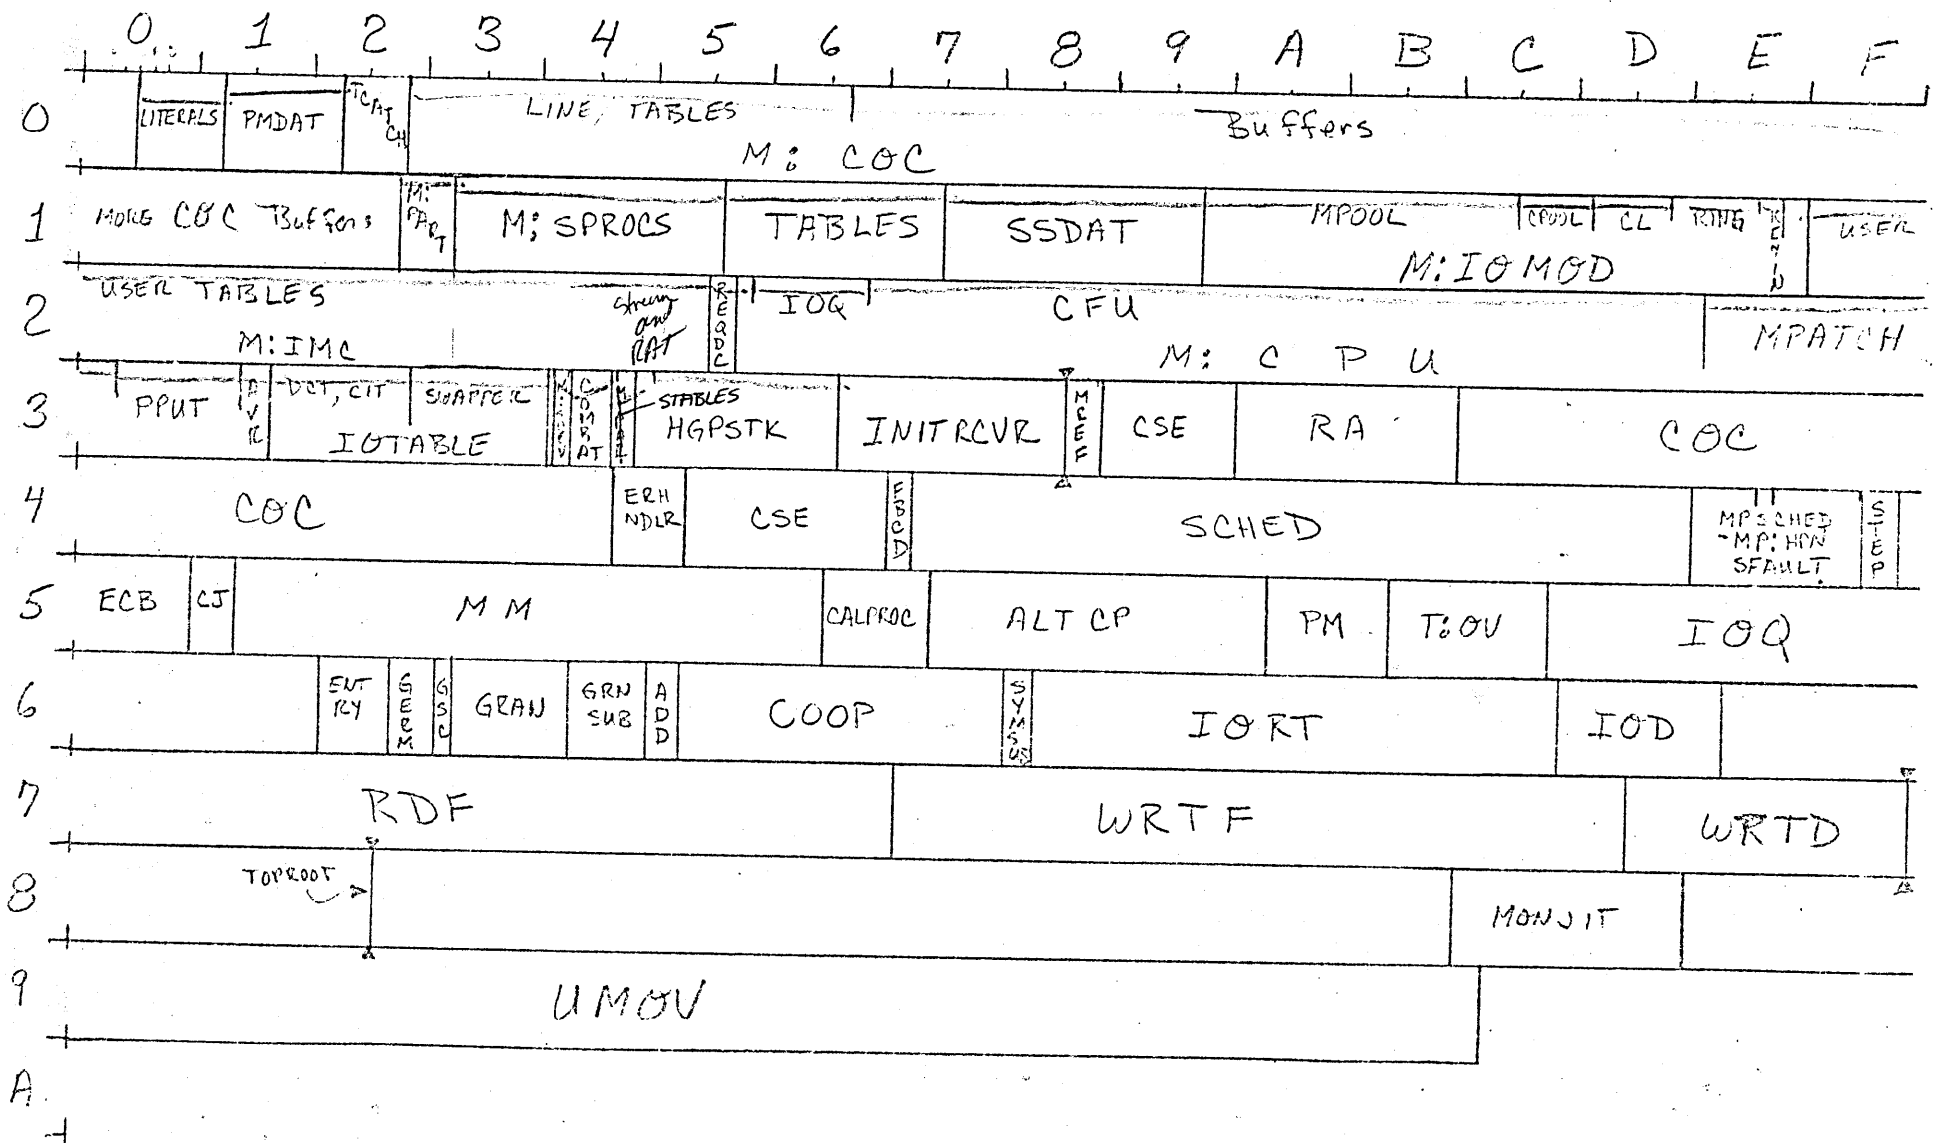

UMOV = 66K

CP-V REAL MEMORY MAP COO +
 "LOADED WITH FEATURES EXCEPT TP"
 about 37K real residence
 63 words 88 lines

Mar 5, 1975
 gelb

DOOA

Not RB
no 2741

143 users
256 K

5 MAY 1975
1125

CP-V REAL MEMORY MAP

C00+

231 USERS 200 LINES

(1 C0C BUFFER PER LINE; 3/4 CFU/USER)

NO TP, NO RT, full IRET

5 MAY 1975 geb

CP-V REAL MEMORY MAP

COO+

231 USERS 200 LINES

(1 COC BUFFER PER LINE; 3/4 CFU/USER)

NO TP, NO RT, full IRST

5 MAY 1975 geb

DOOR

Not RB
no 2741

143 users
256 K

5 MAY 1975
cwb

CP-V REAL MEMORY MAP COO+
 231 USERS 200 LINES (1 COC BUFFER PER LINE; 3/4 CFU/USER)
 NO TP, NO RT, full IRBT

5 MAY 1975 geb

RIA proposed changes

CP-V REAL MEMORY MAP COO+

231 USERS 200 LINES
NO TP, NO RT, FULL IRET

(1 COO BUFFER PER LINE; 3/4 CFU/USER)

1 MAY 1975 geb