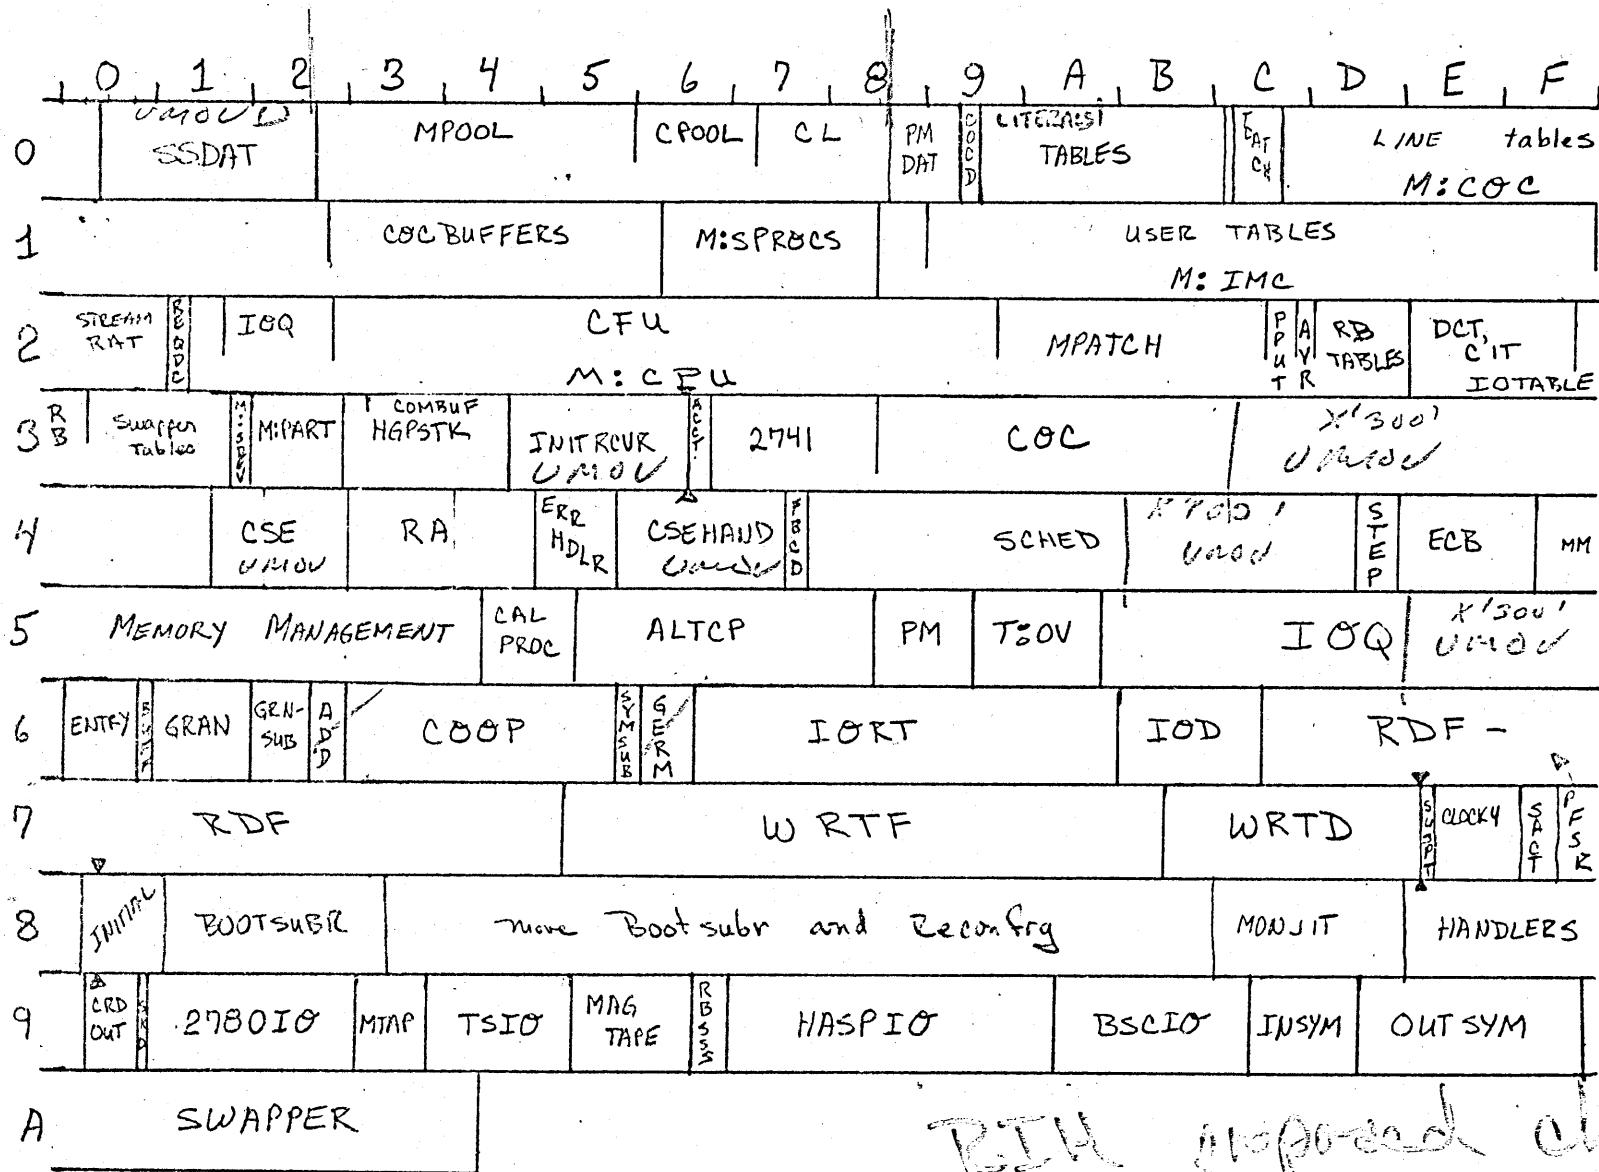

(1 COC BUFFER PER LINE; 3/4 CFU/USER)

NO TP, NO RT, full IRST

5 MAY 1975 geb

DOOR

Not RB
no 2741

143 users
256 K

5 MAY 1975
cwb

CP-V REAL MEMORY MAP COO+
 231 USERS 200 LINES (1 COC BUFFER PER LINE; 3/4 CFU/USER)
 NO TP, NO RT, full IRBT

5 MAY 1975 geb

RIA proposed changes

CP-V REAL MEMORY MAP COO+

231 USERS 200 LINES
NO TP, NO RT, FULL IRET

(1 COO BUFFER PER LINE; 3/4 CFU/USER)

1 MAY 1975 geb