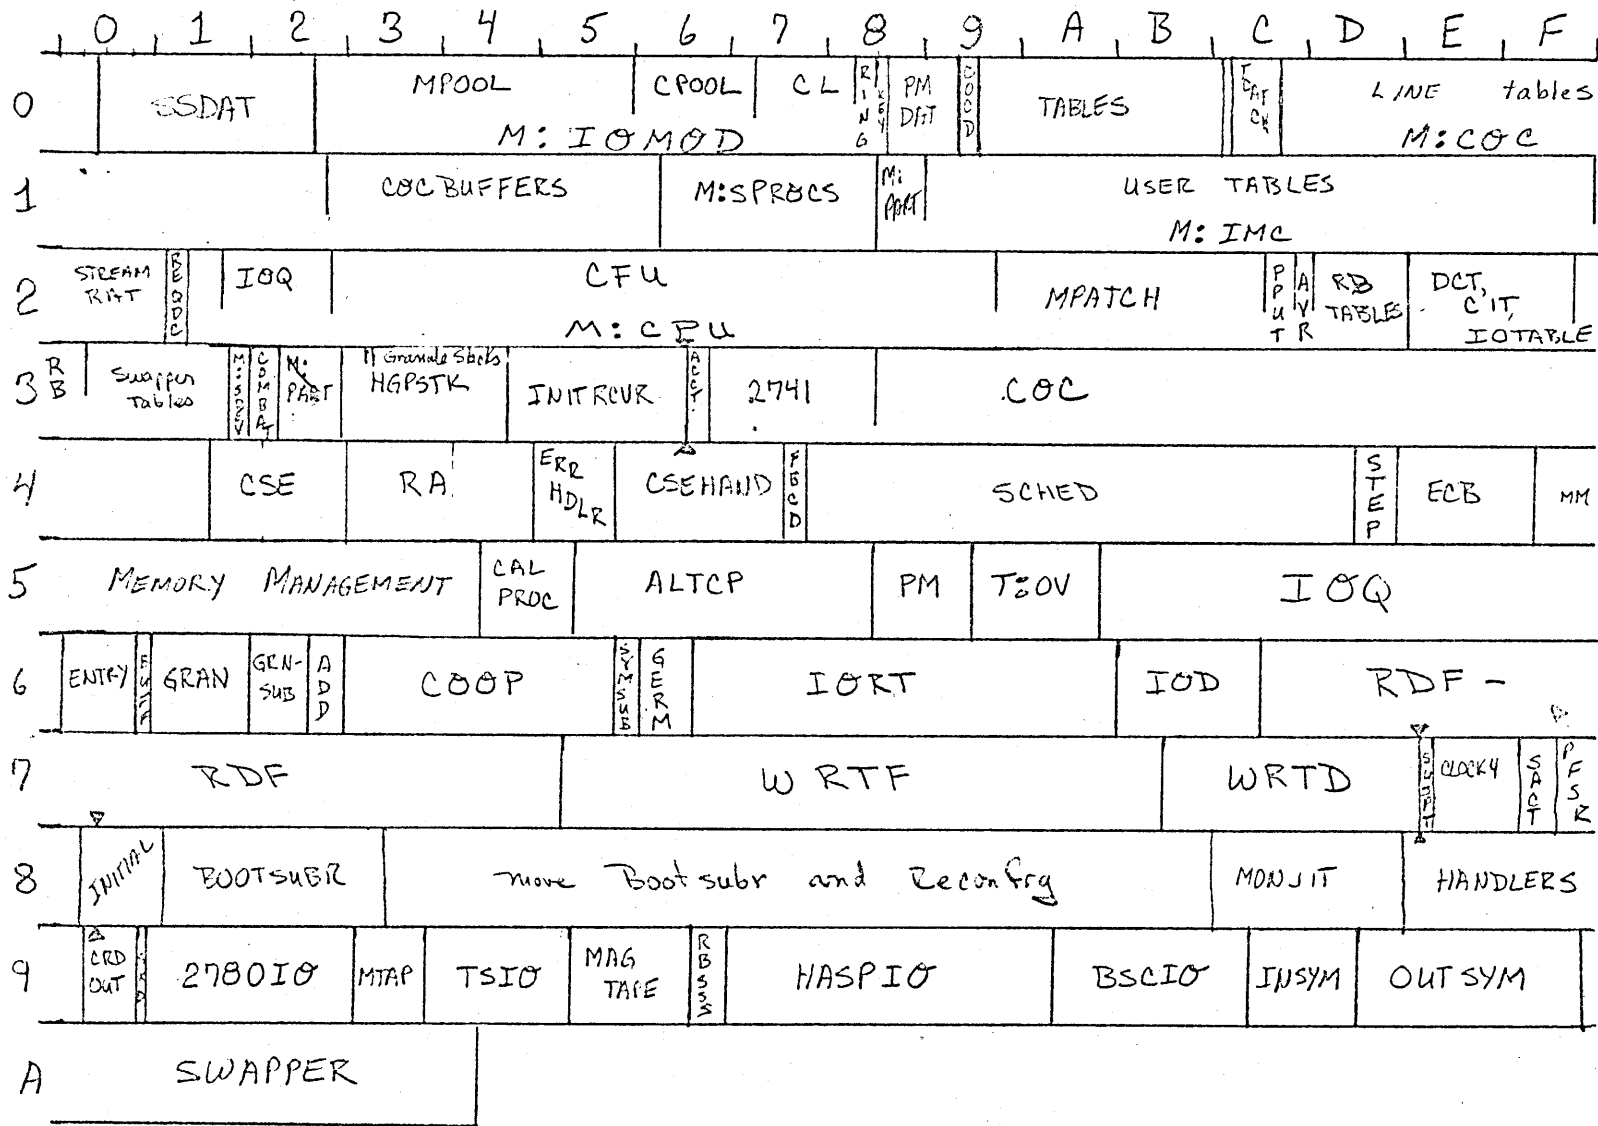

UMOV = 66K

CP-V REAL MEMORY MAP COO +
 "LOADED WITH FEATURES EXCEPT TP"
 about 37K real residence
 63 words 88 lines

Mar 5, 1975
 gelb

DOOA

Not RB
no 2741

143 users
256 K

5 MAY 1975
1125

CP-V REAL MEMORY MAP

C00+

231 USERS 200 LINES

(1 C0C BUFFER PER LINE; 3/4 CFU/USER)

NO TP, NO RT, full IRET

5 MAY 1975 geb

CP-V REAL MEMORY MAP

COO+

231 USERS 200 LINES