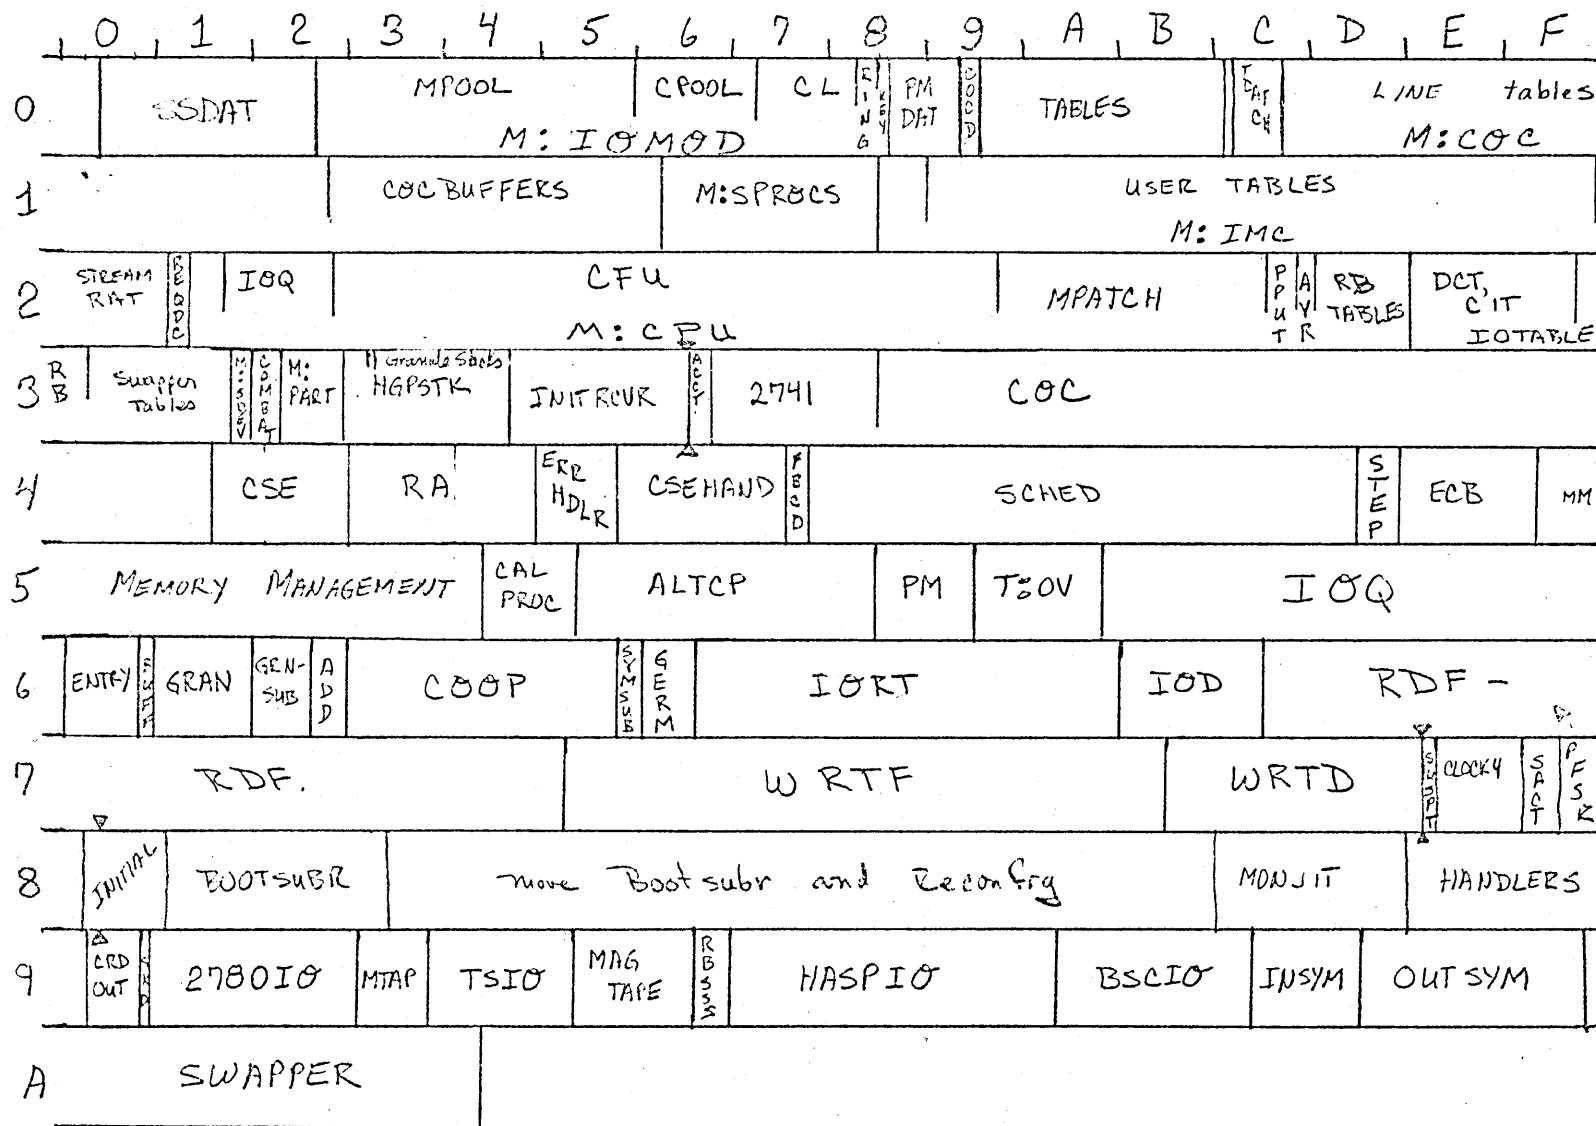

UMOV = 66K

CP-V REAL MEMORY MAP COO +
 "LOADED WITH FEATURES EXCEPT TP"
 about 37K real residence
 63 words 88 lines

Mar 5, 1975
 gelb

DOOA

Not RB
no 2741

143 users
256 K

5 MAY 1975
1125

CP-V REAL MEMORY MAP

C00+

231 USERS 200 LINES

(1 C0C BUFFER PER LINE; 3/4 CFU/USER)

NO TP, NO RT, full IRET

5 MAY 1975 geb

CP-V REAL MEMORY MAP

COO+

231 USERS 200 LINES